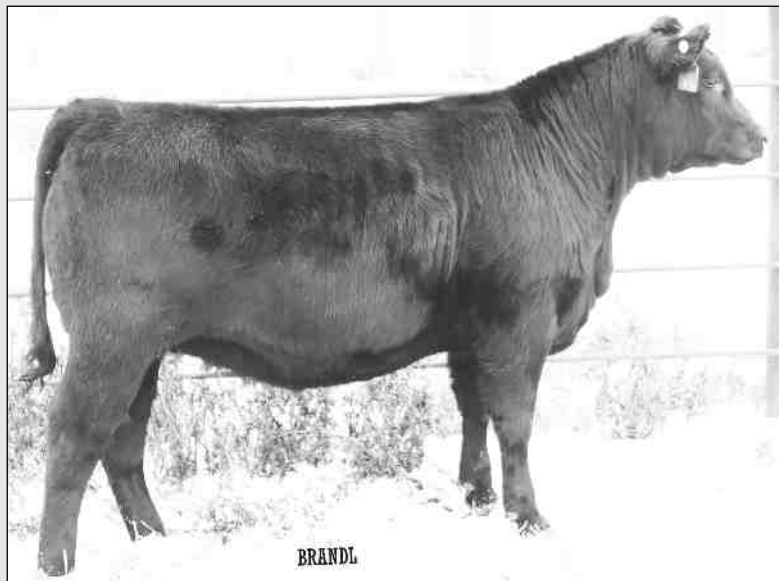

DWAJO PRIDE 69W

DJE 69W FEBRUARY 4 2009 #1530090

VERMILION DATELINE 7078
SITZ TRADITION RLS 8702
R L S EISA EVERGREEN 5018
S: SOO LINE TRADITION 6020
AA R RAINMAKER 7407
H A BELETTA 0219
H A BELETTA 8615

DRYLAND ICEBERG 231
EASTONDALE ICEBERG 05'04
EASTONDALE COUNTESS 10'01
D: DWAJO PRIDE 23S
MINBURN MASTERPLAN 7M
MOBO PRIDE
EVERBLACK PRIDE 8M

ADJUSTED			EPD'S					
BW	WW	YW	YG	BW	WW	YW	MILK	MAT
77	-	-	-	-	-	-	-	-

Her grandam 118P was purchased from M&B Angus at the Northern Select Sale. 118P has produced high selling heifers at our On Target Sale to Crescent Creek and in last year's Northern Select Sale, Pam Chase bought a daughter. DJE 69W's sire is Soo Line Tradition 6020, that is out of the well known Beletta Cow Family. With Masterplan and Beletta in her pedigree, this heifer has a very strong maternal pedigree.

33