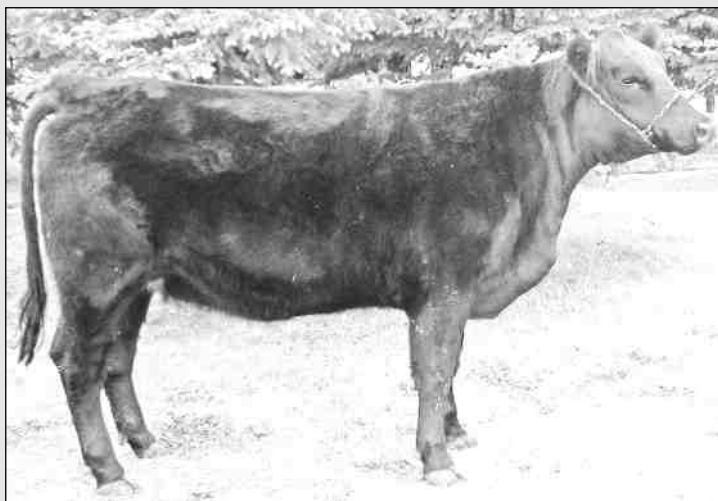

SERVICE: A.I. ON APRIL 25 TO RED TER-RON FULL BLAST 120T. EXPOSED FROM MAY 1 TO JUNE 30 TO AVELYN TERMINATOR 155U.

Here we have the first bred heifer we have ever sold and she is no slouch. She is a moderate kind of female, with the makings of a great young cow. Her mother is a sweet uddered momma, who did a remarkable job on this heifer as a two year old. Bob really liked her and persuaded us to put her in the sale. Along with her half sister from this year you could take them home and have a superb addition with two of the same family.

This is a great young heifer from our Hi Line cow that we purchased here at the Northern Sale from Brownalta Farms as a bred heifer a few years back. This a dark red shapely heifer that you need to appreciate for her thickness over the top and her muscle expression. She's got style up front and a really sweet head. She's got that awesome red hair that just pops on its own as well. With the Showy cow on the sire side of the pedigree she has amazing potential to make a great female like her Grandam. Juniors make sure you give her a second look.